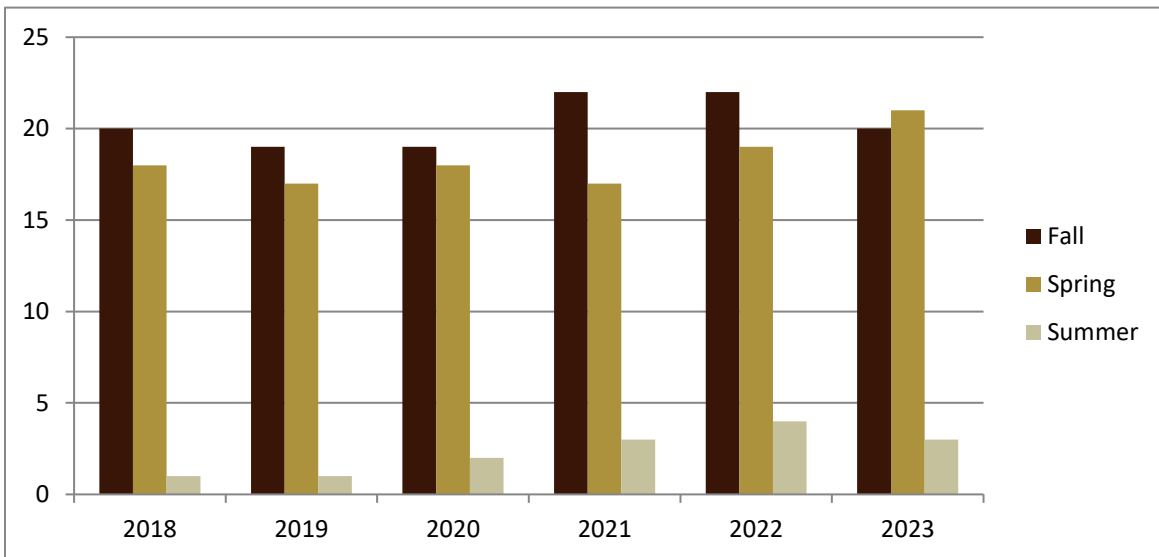

SMSU Communication Studies Program

Course Data

Academic Years 2018 to 2023

Courses by Term						
	2018	2019	2020	2021	2022	2023
Fall	20	19	19	22	22	20
Spring	18	17	18	17	19	21
Summer	1	1	2	3	4	3
Grand Total	39	37	39	42	45	44