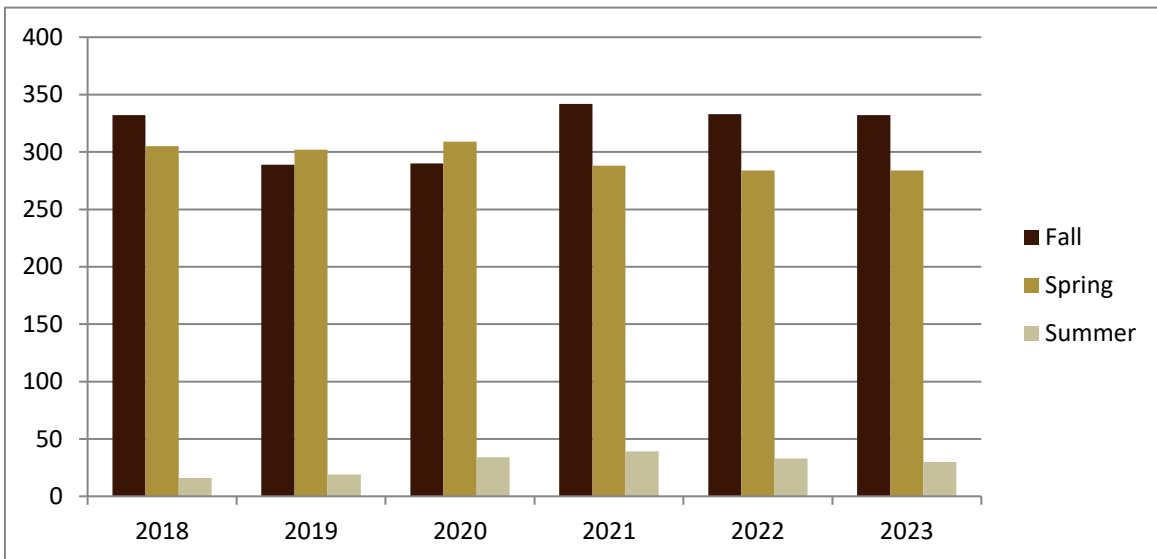

# SMSU Communication Studies Program

## Course Data

Academic Years 2018 to 2023

Enrolled by Term						
	2018	2019	2020	2021	2022	2023
Fall	332	289	290	342	333	332
Spring	305	302	309	288	284	284
Summer	16	19	34	39	33	30
<b>Grand Total</b>	<b>653</b>	<b>610</b>	<b>633</b>	<b>669</b>	<b>650</b>	<b>646</b>